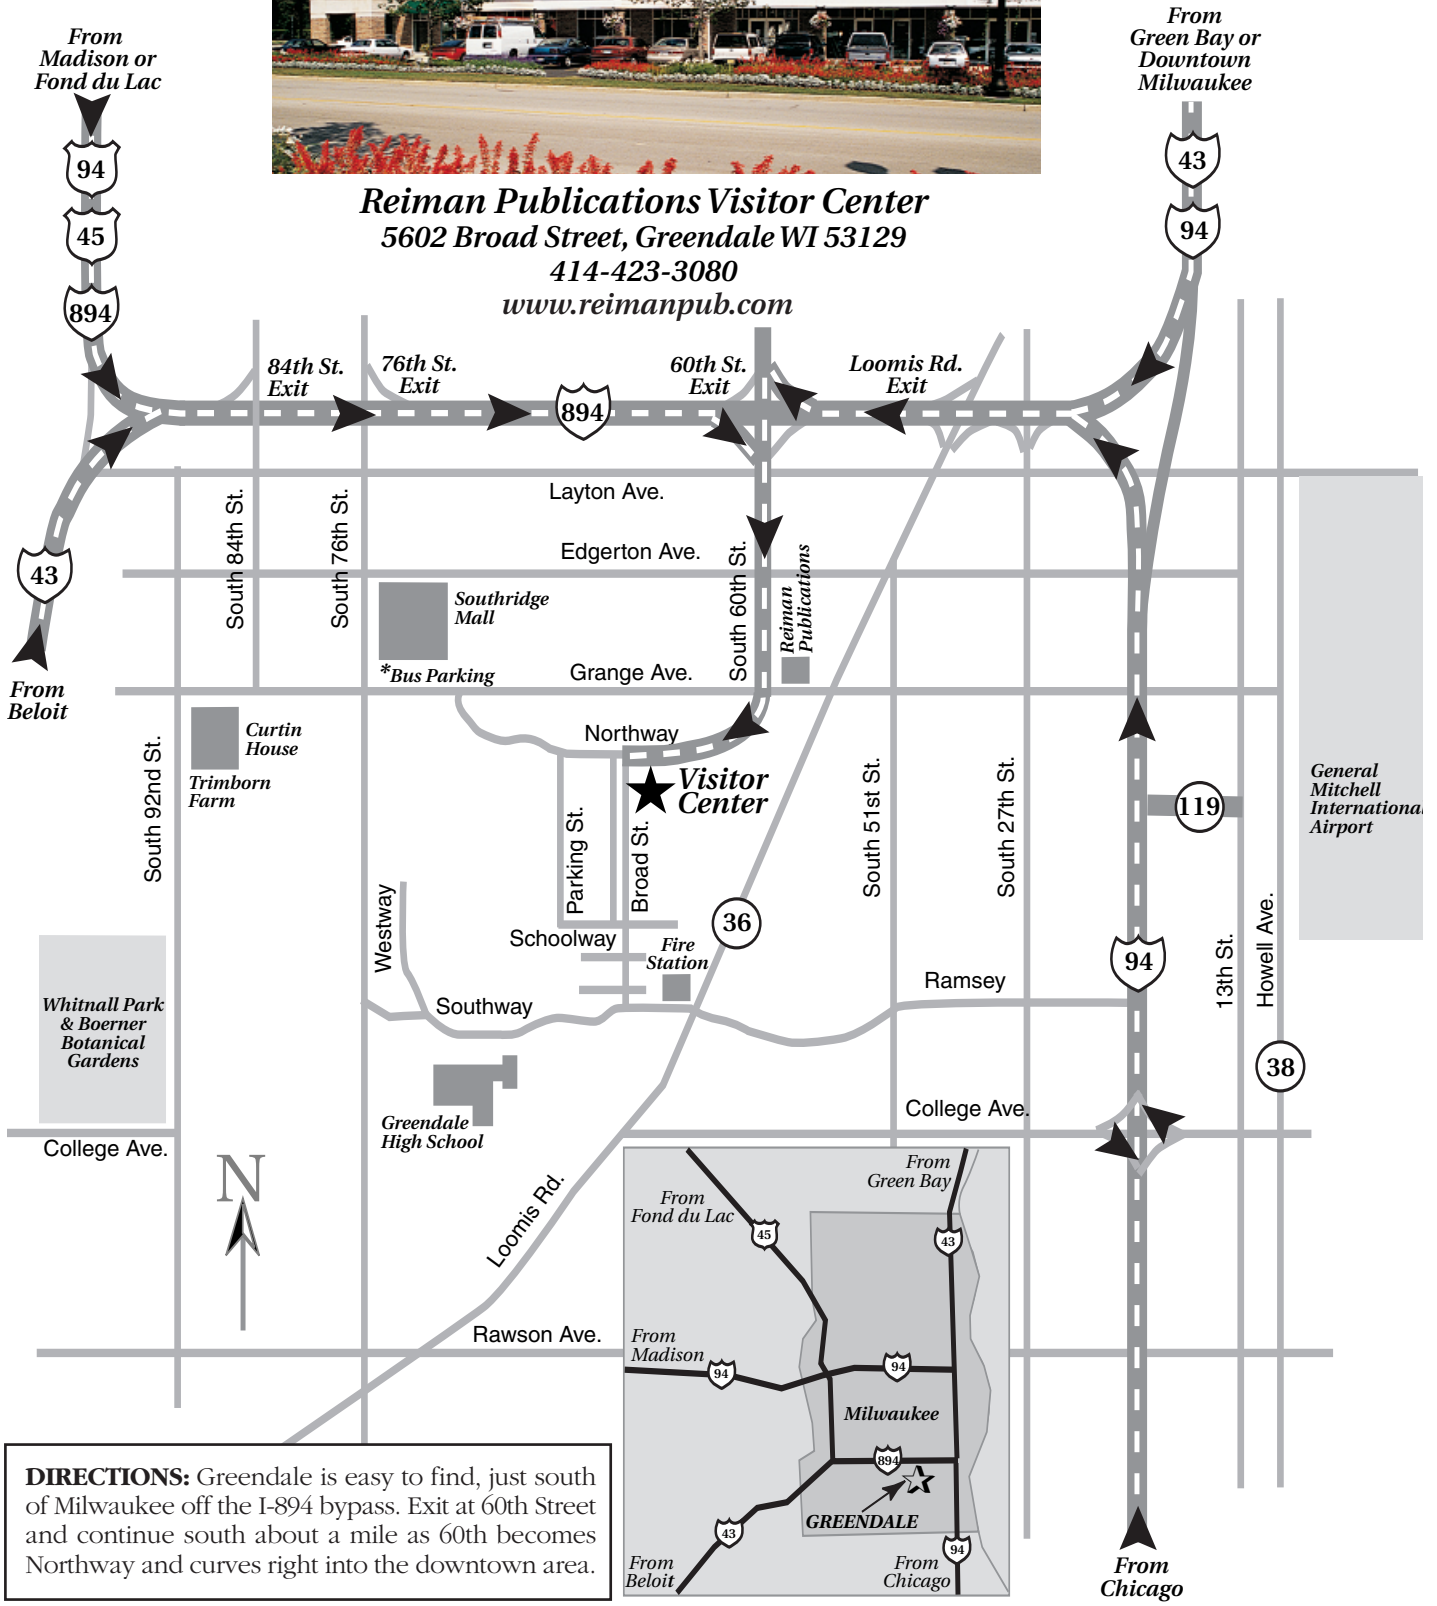

**Reiman Publications Visitor Center**  
 5602 Broad Street, Greendale WI 53129  
 414-423-3080  
 www.reimanpub.com

**DIRECTIONS:** Greendale is easy to find, just south of Milwaukee off the I-894 bypass. Exit at 60th Street and continue south about a mile as 60th becomes Northway and curves right into the downtown area.

**Open Monday through Saturday,  
 9 a.m. to 5 p.m.  
 Closed Sundays and holidays.**

**\* After dropping off passengers at the Visitor Center, motorcoaches and buses must park at Southridge Mall. Shuttle service for drivers is available upon request from the Visitor Center.**